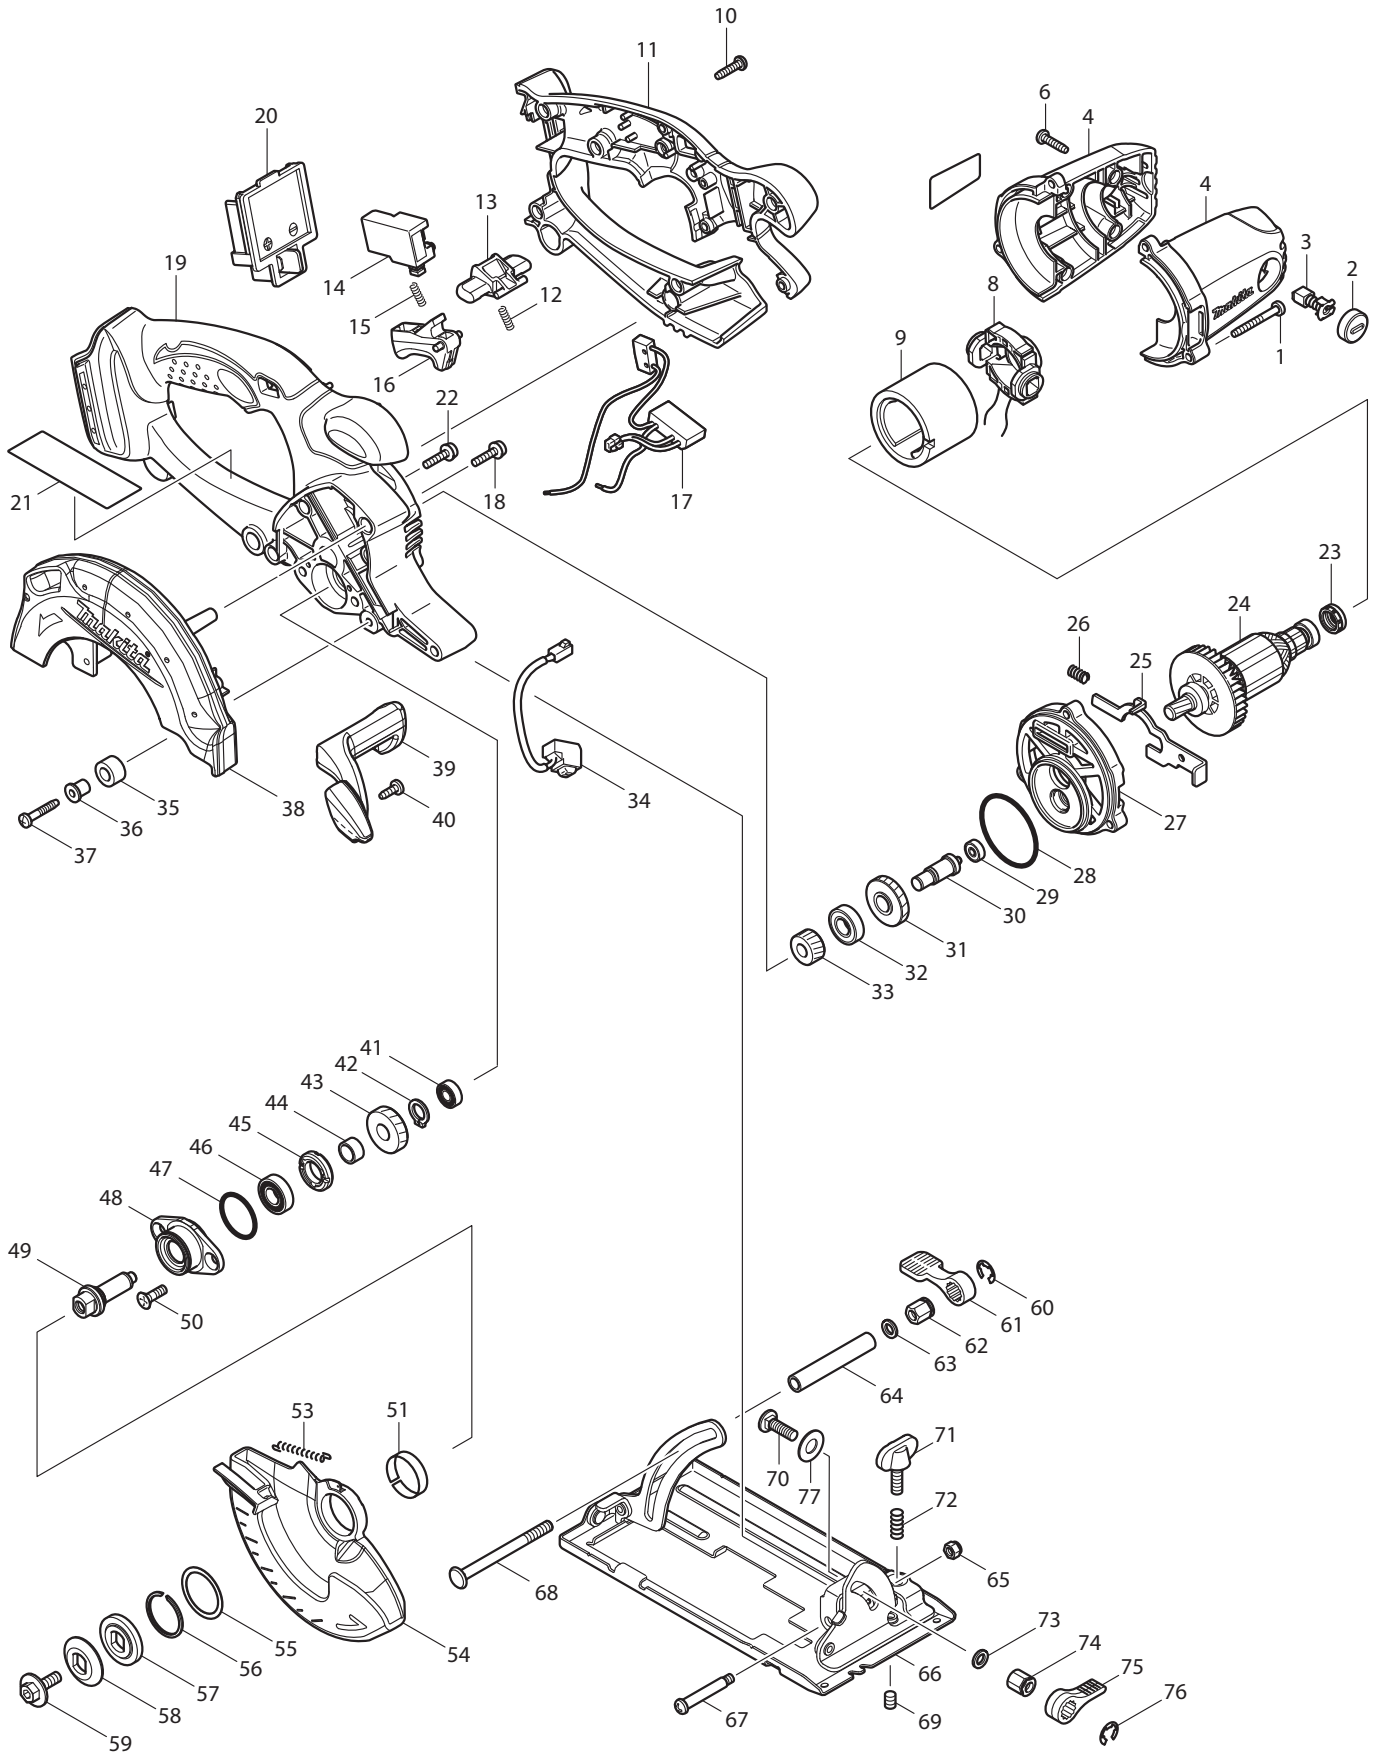

14.4V 5-3/8" CIRCULAR SAW

Item No	Type	Ref	Part No	Description	Qty	Unit
1			266053-1	TAPPING SCREW 4X35	3	PC.
2			643807-7	BRUSH HOLDER CAP	2	PC.
3	1		191971-3	CARBON BRUSH CB-430, 2PCS/SET, W/O ORIGIN - N/L/A	1	SET
	2		195018-5	CARBON BRUSH CB-430, 2PCS/SET, W/ ORIGIN	1	SET
4			188209-5	HOUSING SET	1	SET
6			265995-6	TAPPING SCREW 4X18	4	PC.
8			638502-2	ENDBELL COMPLETE	1	PC.
9			638420-4	YOKE UNIT	1	PC.
10			265995-6	TAPPING SCREW 4X18	7	PC.
11	1		419661-9	* HANDLE L	1	PC.
	2		453426-9	* HANDLE L	1	PC.
12			231469-9	COMPRESSION SPRING 4	1	PC.
13			419664-3	LOCK OFF LEVER	1	PC.
14			651956-6	SWITCH TG72BD	1	PC.
15			231469-9	COMPRESSION SPRING 4	1	PC.
16			419665-1	SWITCH LEVER	1	PC.
17			631686-5	POWER SUPPLY CIRCUIT	1	PC.
18			911133-5	PAN HEAD SCREW M4X18	1	PC.
19	1		419936-6	* HANDLE R	1	PC.
	2		453425-1	* HANDLE R	1	PC.
20	1		643811-6	TERMINAL	1	PC.
	2		643847-5	TERMINAL	1	PC.
21	1		810299-7	CAUTION LABEL (USE TYPE2)	1	PC.
	2		819898-2	CAUTION LABEL	1	PC.
22			911133-5	PAN HEAD SCREW M4X18	3	PC.
23			421977-0	RUBBER RING 13	1	PC.
24			619214-6	ARMATURE	1	PC.
25			345643-4	SHAFT LOCK	1	PC.
26			233117-6	COMPRESSION SPRING 6	1	PC.
27			419656-2	GEAR HOUSING	1	PC.
28			213560-5	O RING 44	1	PC.
29	1		210048-6	BALL BEARING 604ZZ	1	PC.
	2		210036-3	BALL BEARING 604ZZ	1	PC.
30			324729-7	GEAR SHAFT	1	PC.
31			226643-2	HELICAL GEAR 35	1	PC.
32			210080-0	BALL BEARING 6900ZZ	1	PC.
33			226635-1	HELICAL GEAR 15	1	PC.
34			631550-0	LED CIRCUIT	1	PC.
35			262566-0	RUBBER SLEEVE 6	1	PC.
36			262563-6	SLEEVE 4	1	PC.
37			265999-8	TAPPING SCREW 4X25	1	PC.
38			318152-6	BLADE CASE	1	PC.
39			419935-8	BLOWER NOZZLE	1	PC.
40			266026-4	TAPPING SCREW BIND CT 4X12	1	PC.
41			210006-2	BALL BEARING 696ZZ	1	PC.
42			961006-2	RETAINING RING S-10	1	PC.
43			226640-8	HELICAL GEAR 23	1	PC.
44			257760-7	SLEEVE 10	1	PC.
45			285847-5	BEARING RETAINER 14-23	1	PC.
46			210069-8	BALL BEARING 6900DDW	1	PC.
47			213435-8	O RING 26	1	PC.
48			318087-1	BEARING BOX	1	PC.
49			324730-2	SPINDLE	1	PC.